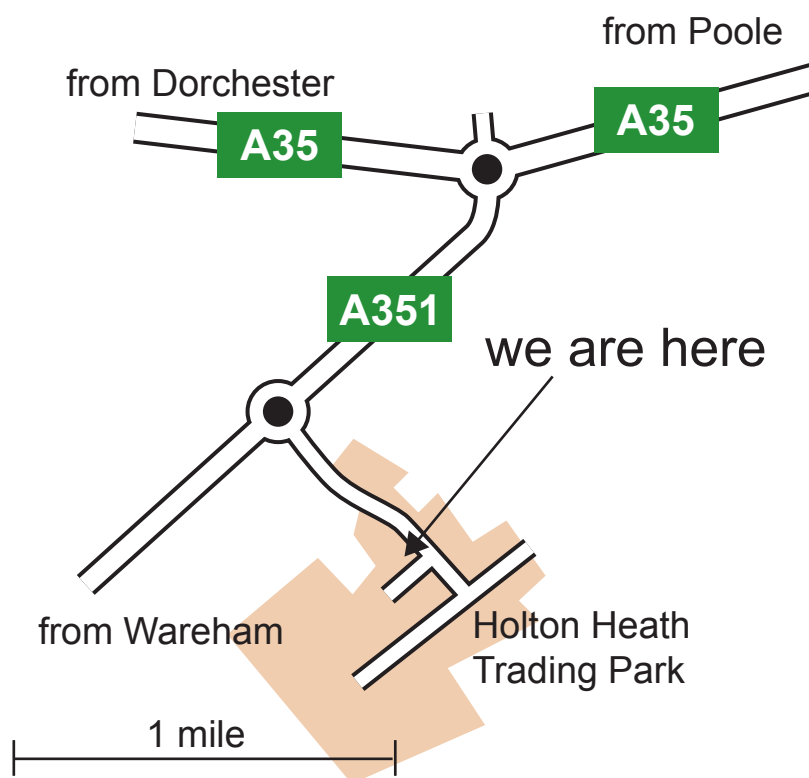

Unit 7 Warren Way
Holton Heath Trading Park
Poole, BH16 6NJ

01202 627130
fax: 01202 627131

help@deburr.co.uk
www.deburr.co.uk

From M3/M27

- Stay on the A31 until the A350, by-passing Bournemouth and Wimborne.
- At A350 turn left (signposted Poole)
- At A35 take 3rd exit (signposted Dorchester A35) go 1.7m
- At next roundabout (Bakers Arms pub) turn left onto A351 (signposted Wareham) go 1.9m
- At next roundabout turn left (signposted Holton Heath Trading Park) go 0.5m
- Deburring Centre is on the right

From Bristol

- Use A350 until A35 then directions as above.